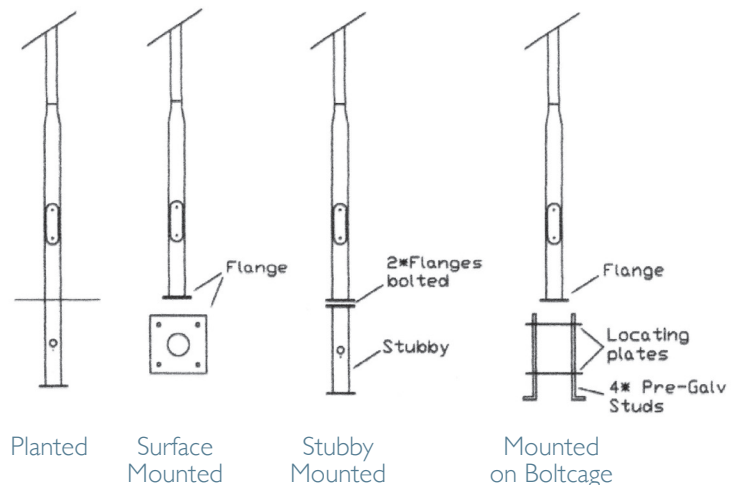

Mounting Methods