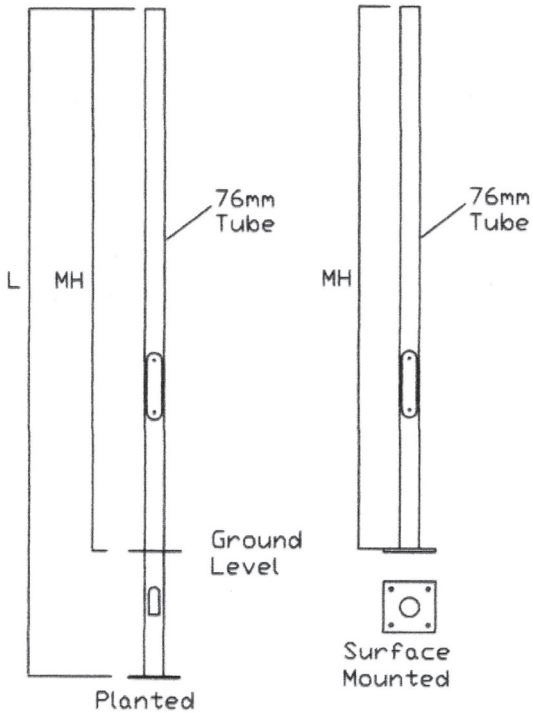

## Straight Poles MH – 1.0m to 5.5m

## Stepped Poles MH – 3.0m to 6.0m

## Parallel Tapered Poles