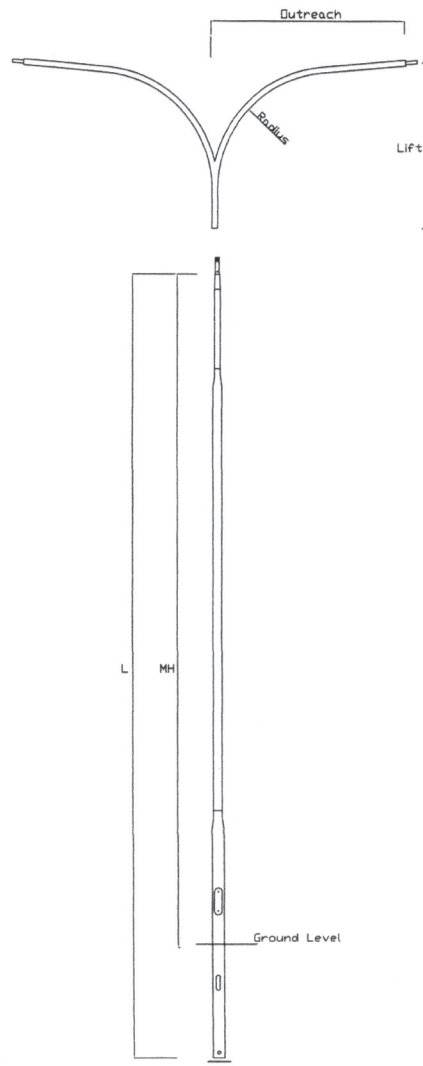

Decorative Designs

Stepped Poles c/w Double Curved Outreach

Stepped Poles c/w Single Curved Outreach