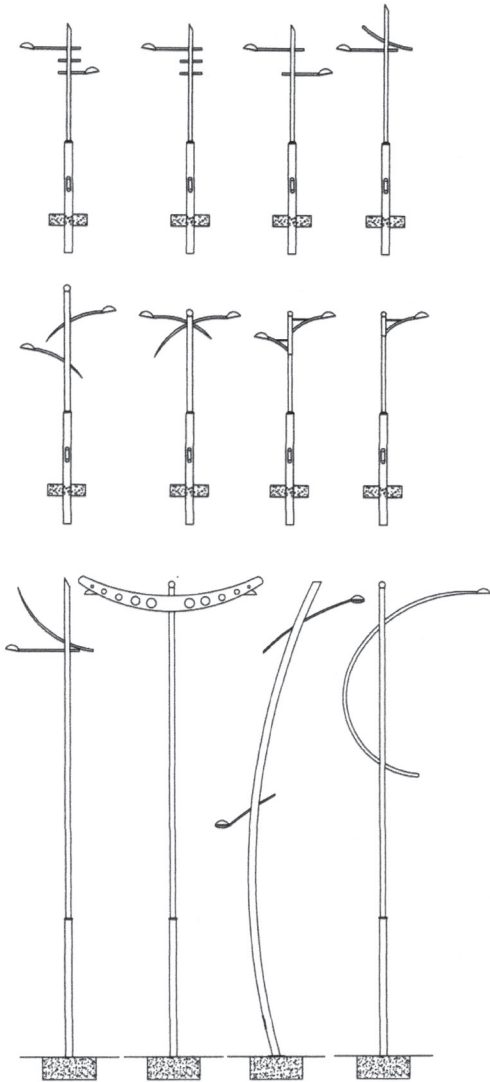

Decorative Designs

Stepped Poles c/w Double Curved Outreach

Stepped Poles c/w Single Curved Outreach