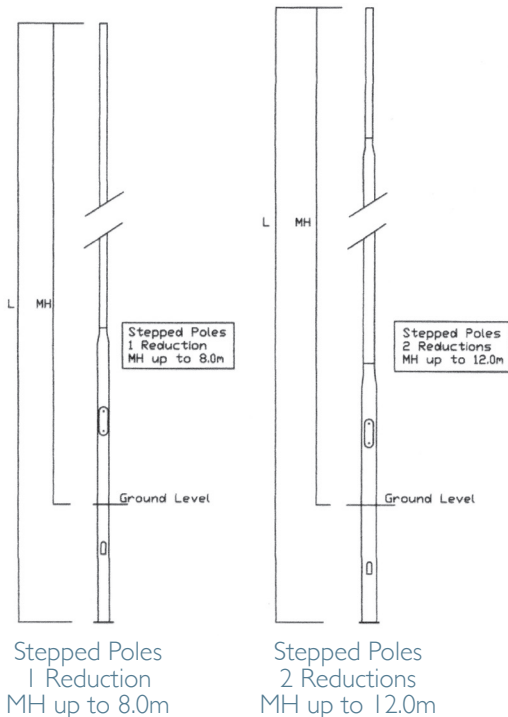

## Straight Poles MH – 1.0m to 5.5m

## Stepped Poles MH – 3.0m to 6.0m

## Parallel Tapered Poles

## Mounting Methods