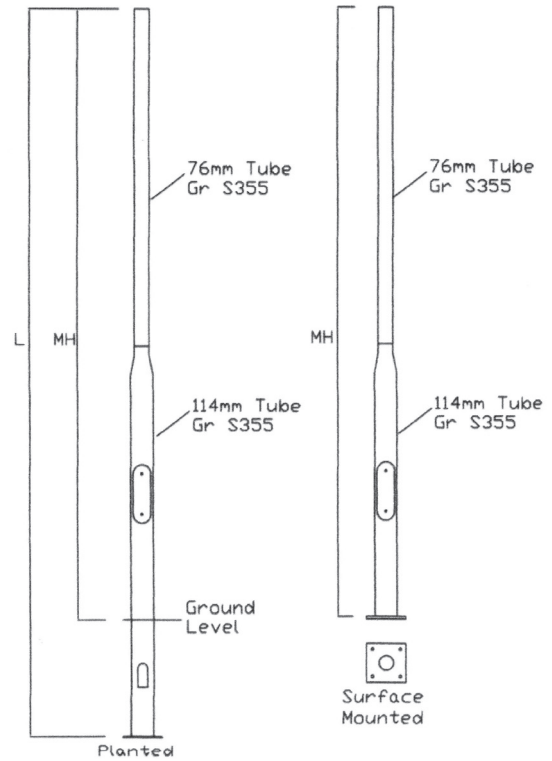

## Straight Poles MH – 1.0m to 5.5m

## Stepped Poles MH – 3.0m to 6.0m

## Parallel Tapered Poles